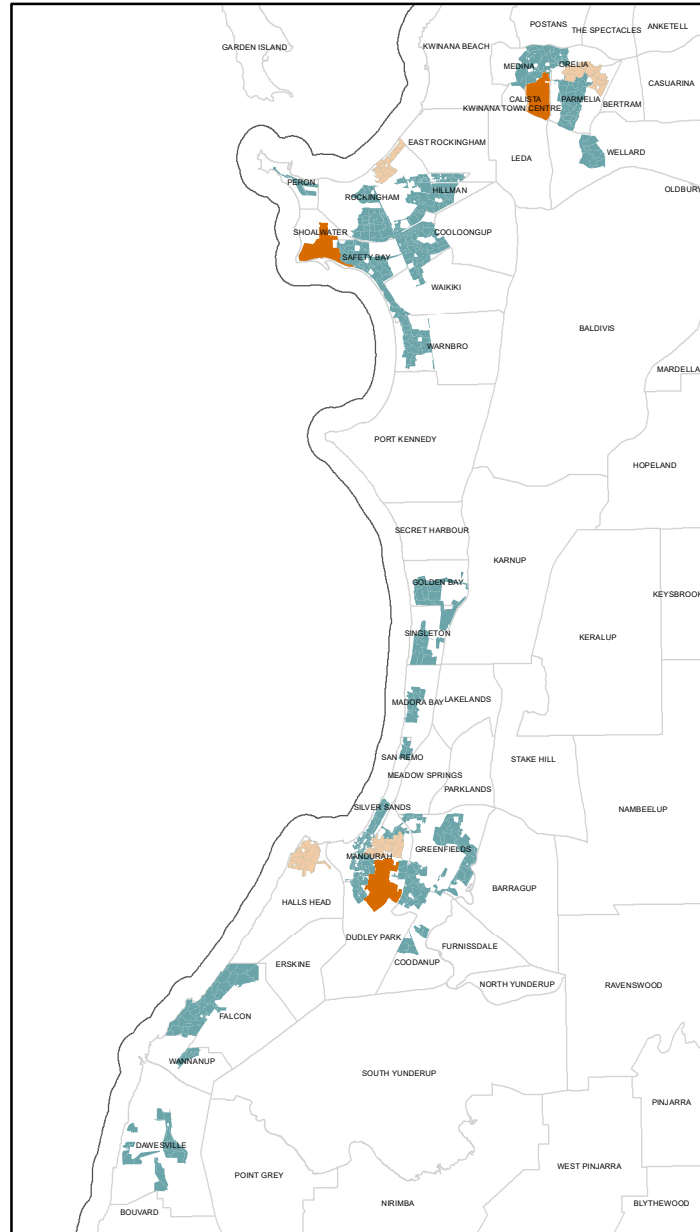

Network Renewal Map

Highlighting Areas for Potential Underground Power
Metro North/Metro South/Peel

0 2.5 5 km

Overhead Network Renewal Status

0 2.5 5 km

0 2.5 5 km

Note: This map provides an indicative view of our network renewal program and is an output from Western Power's Network Plan 26 issued in 2024. This information is reviewed periodically and is subject to adjustment.

Network Renewal Map

Highlighting Areas for Potential Underground Power Metro Perth

Note: This map provides an indicative view of our network renewal program and is an output from Western Power's Network Plan 26 issued in 2024. This information is reviewed periodically and is subject to adjustment.