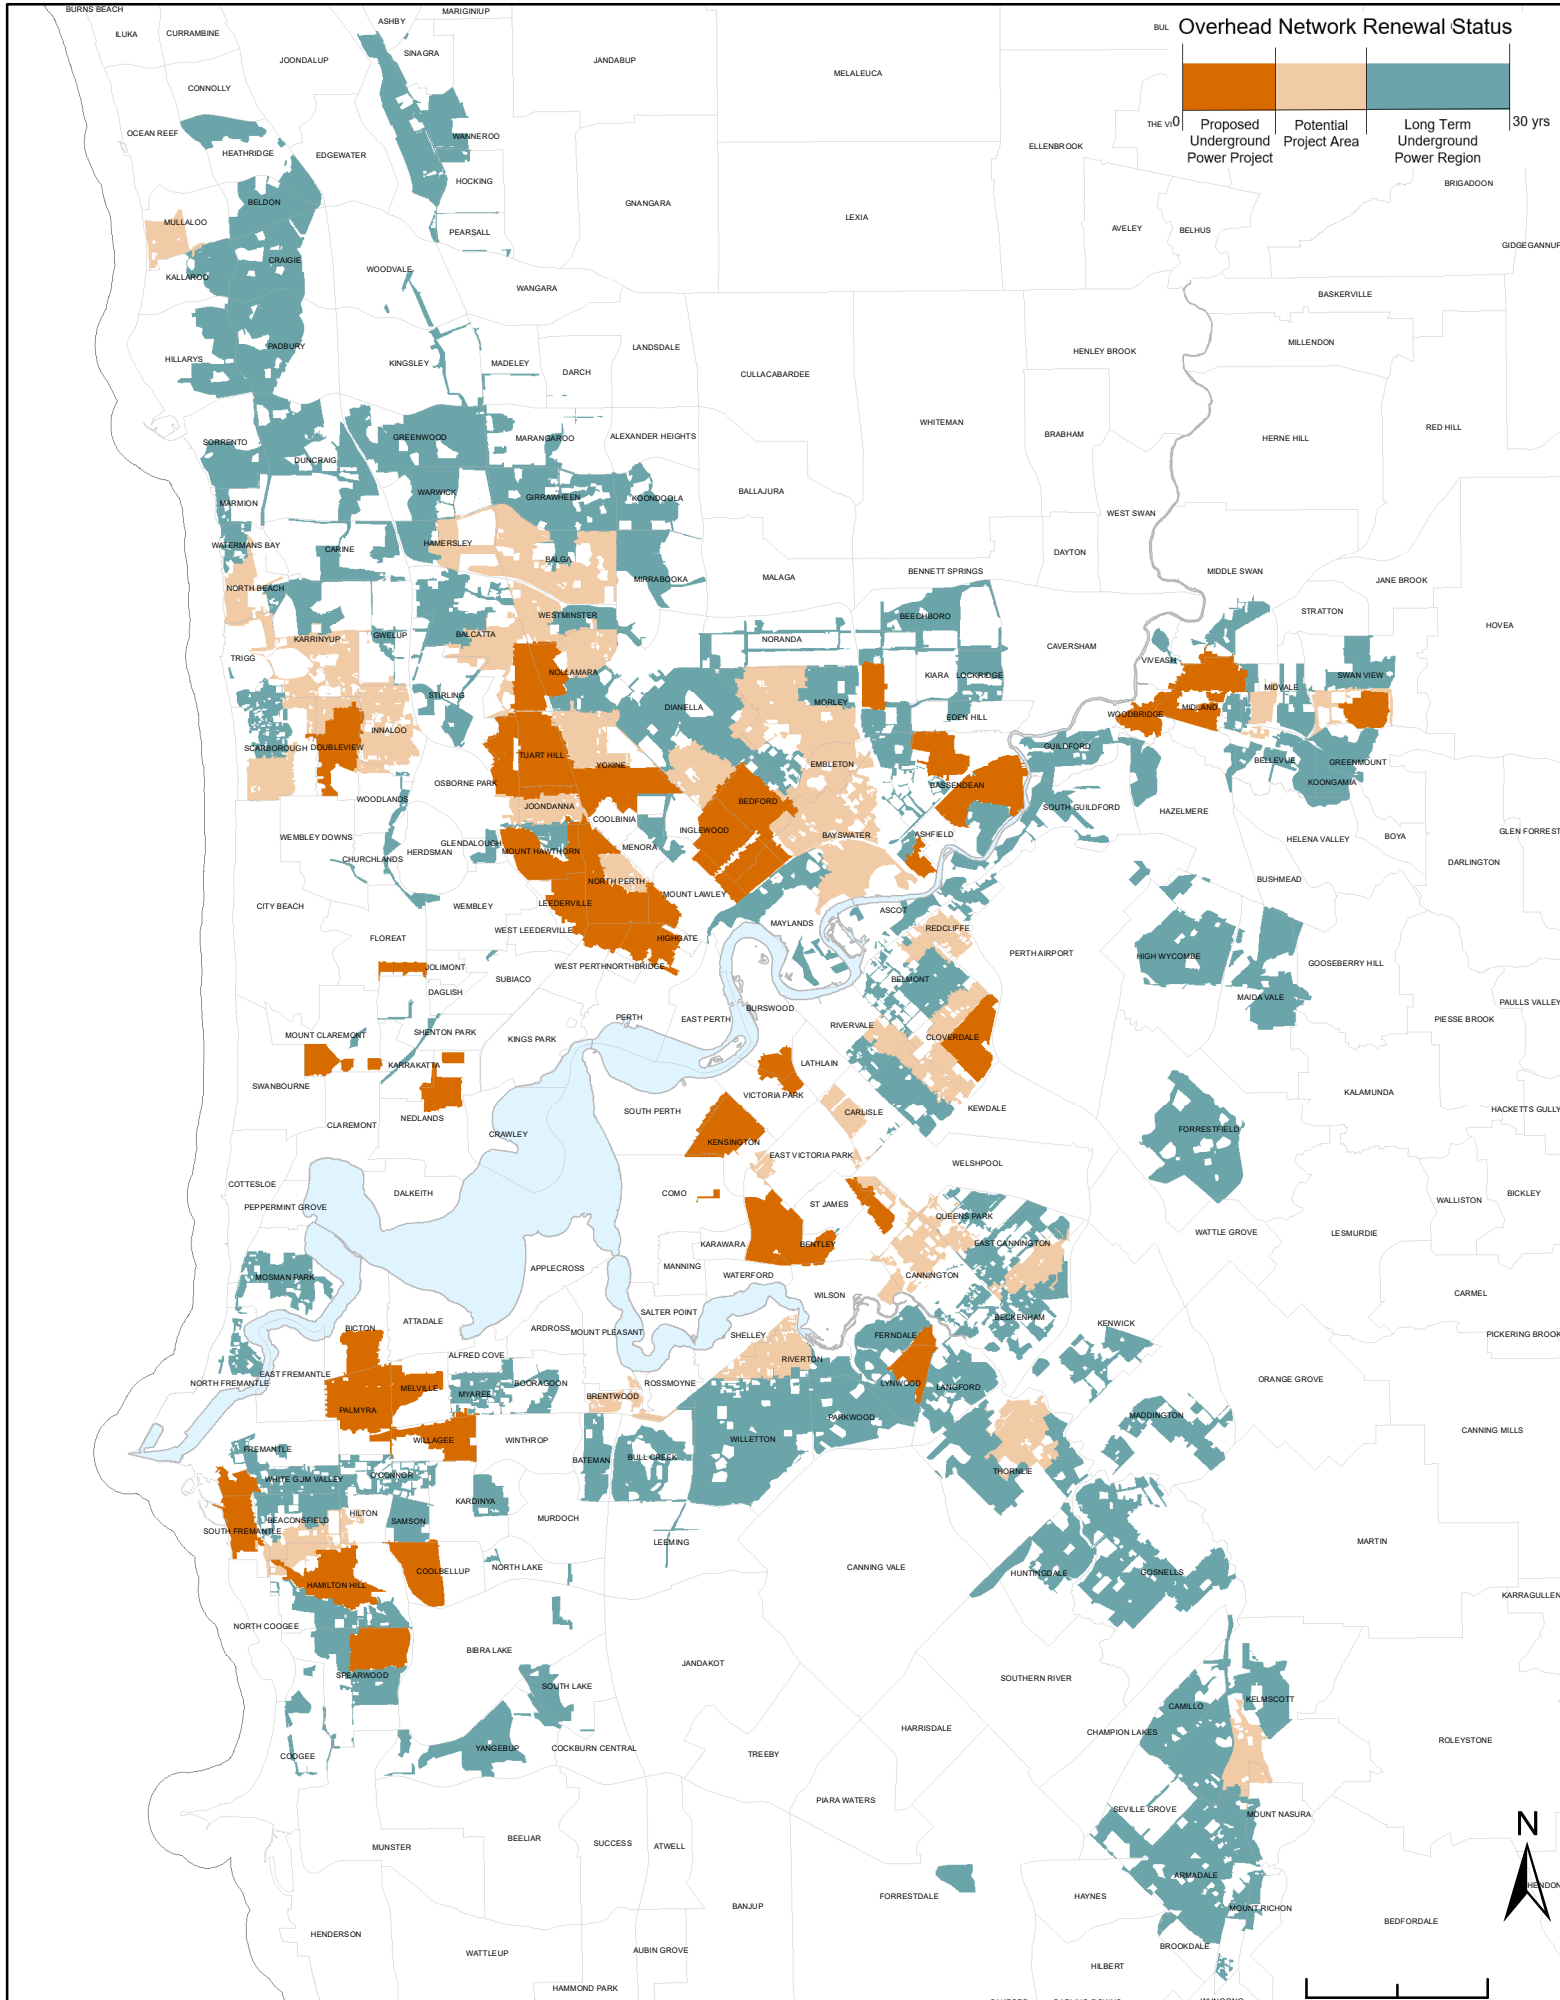

Network Renewal Map

Highlighting Areas for Potential Underground Power
Metro North/Metro South/Peel

0 2.5 5 km

Overhead Network Renewal Status

0 2.5 5 km

0 2.5 5 km

Note: This map provides an indicative view of our network renewal program and is an output from Western Power's Network Plan 26 issued in 2024. This information is reviewed periodically and is subject to adjustment.

Network Renewal Map

Highlighting Areas for Potential Underground Power Metro Perth

Note: This map provides an indicative view of our network renewal program and is an output from Western Power's Network Plan 26 issued in 2024. This information is reviewed periodically and is subject to adjustment.