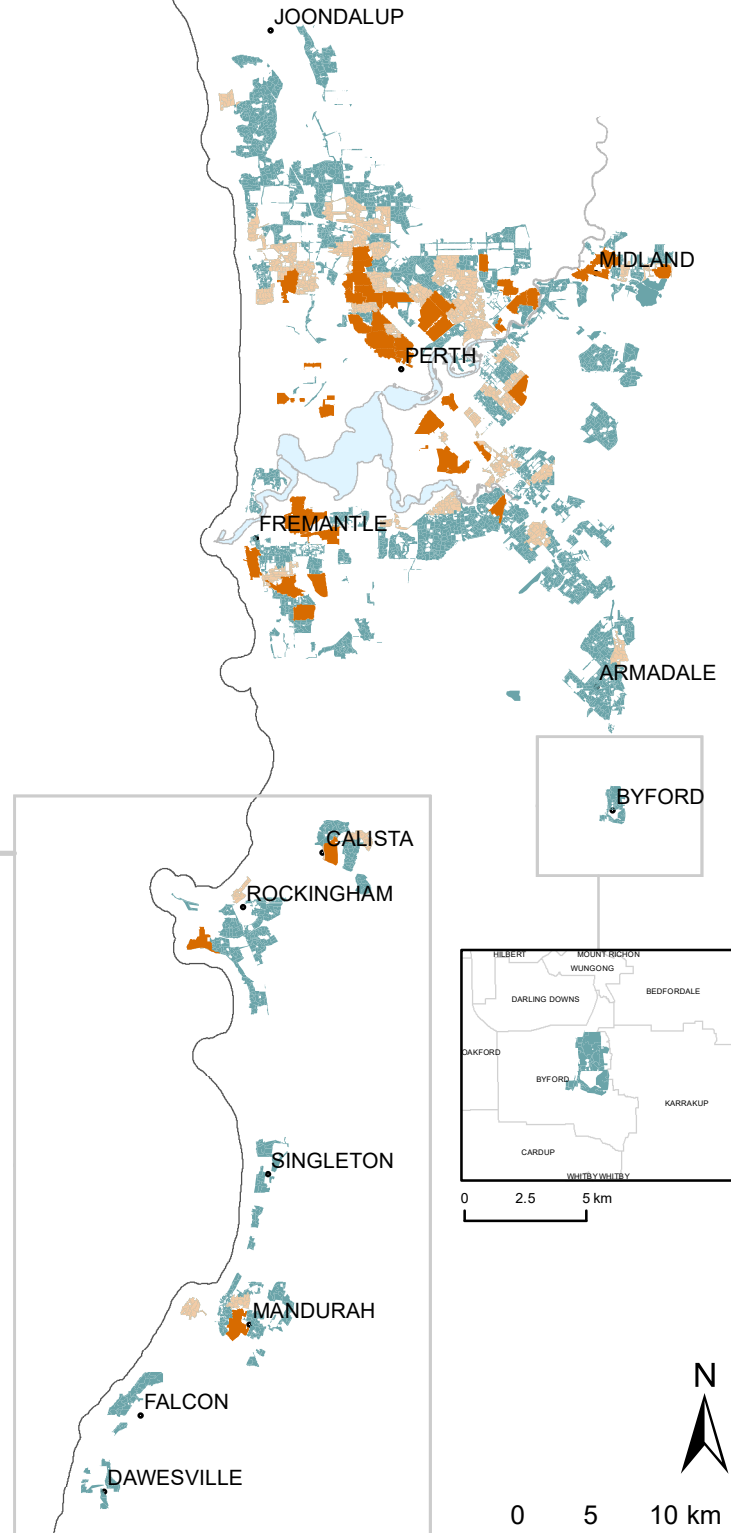

Network Renewal Map

Highlighting Areas for Potential Underground Power
Metro North/Metro South/Peel

0 2.5 5 km

Overhead Network Renewal Status

0 2.5 5 km

0 2.5 5 km

Note: This map provides an indicative view of our network renewal program and is an output from Western Power's Network Plan 26 issued in 2024. This information is reviewed periodically and is subject to adjustment.

Network Renewal Map

Highlighting Areas for Potential Underground Power Metro Perth

Note: This map provides an indicative view of our network renewal program and is an output from Western Power's Network Plan 26 issued in 2024. This information is reviewed periodically and is subject to adjustment.