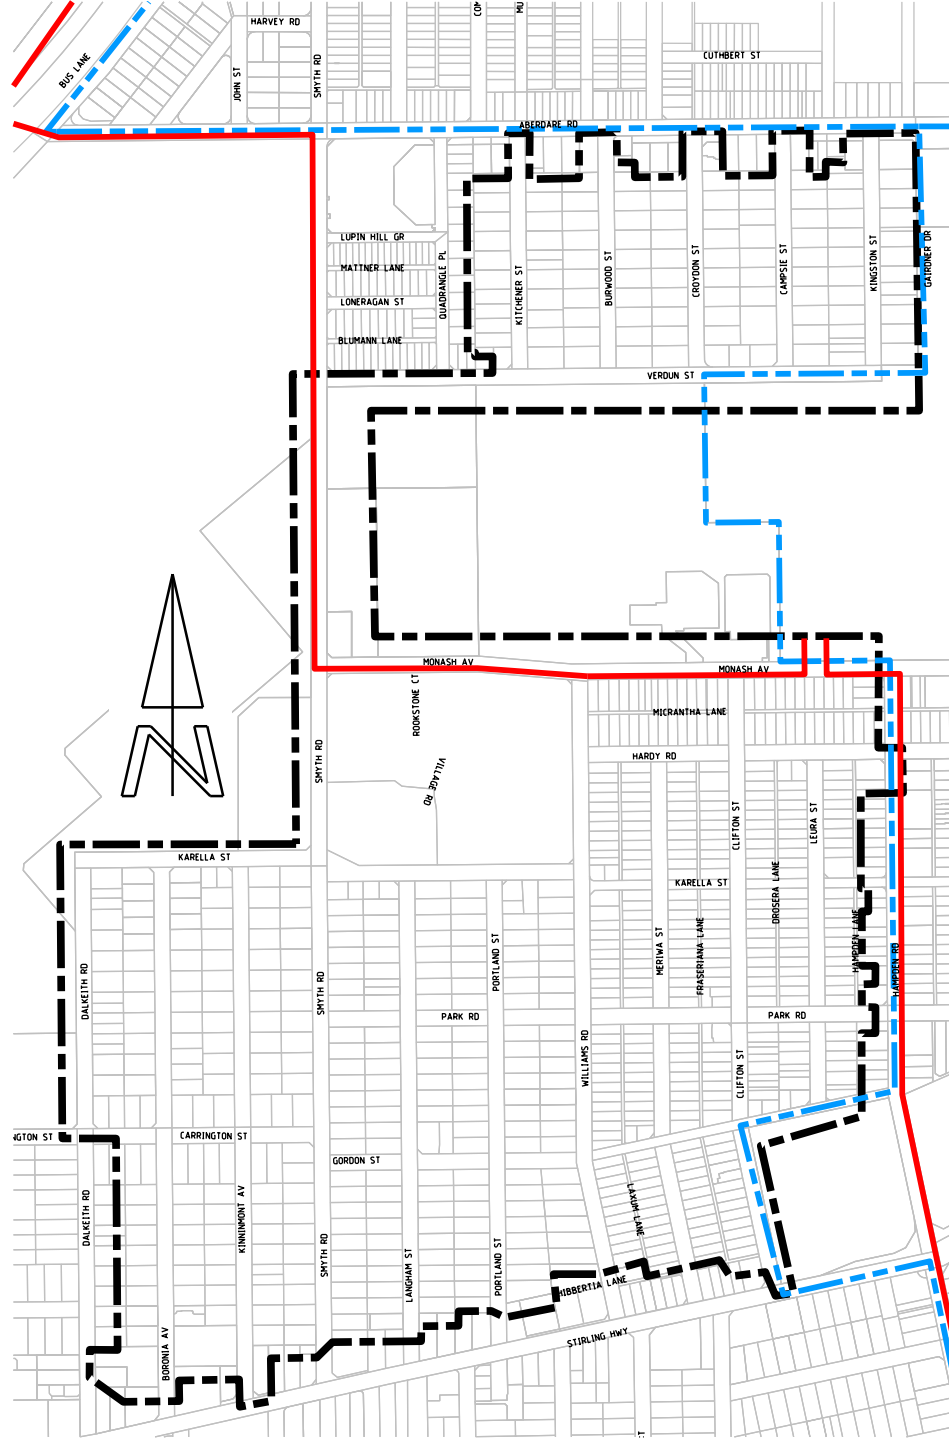

Hollywood East Retrospective Underground Power Project (RUPP)

-  Project boundary
-  Transmission line to remain
-  Local council boundary

City of Nedlands

City of Subiaco

City of Perth